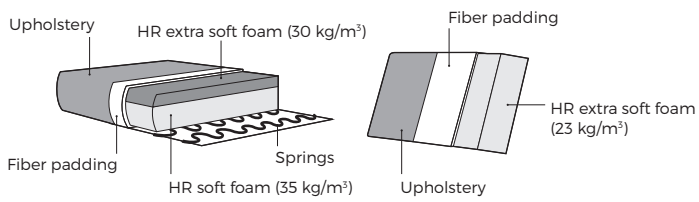

Lilla

Lilla

Comfort

1. Upholstery

Fabric

3. Legs

444
Black
metal

IMPORTANT:

Upholstered furniture is handmade using soft materials therefore measurements may vary up to **+/- 5 cm**.

Measurements

Scale 1:35

CUSTOM MADE COMFORT