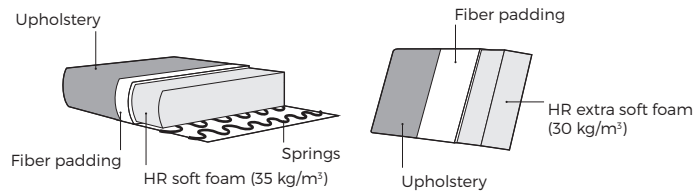

Rela

Rela

Comfort

1. Upholstery

* Leather covers may require more stitches than fabric covers.

2. Functions

3 - Button function command

3. Headrest & seat functions

Conical stop 340°
Drop mount

Return to starting position

Back function
Electrical

Footrest function
Electrical

Rela

IMPORTANT:

Upholstered furniture is handmade using soft materials therefore measurements may vary up to **+/- 5 cm**.

Measurements

Scale 1:35